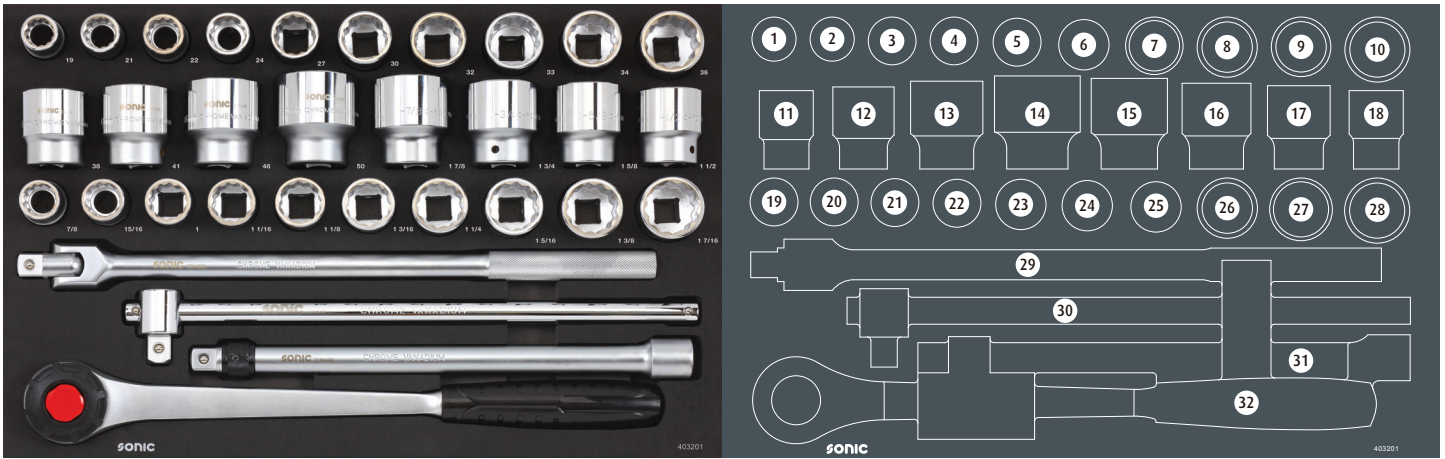

# 403201

	NO	Sonic NO	Size	Length	Q'ty
	1	24919	19mm	50mm	
	2	24921	21mm	50mm	
	3	24922	22mm	50mm	
	4	24924	24mm	51mm	
	5	24927	27mm	52mm	
	6	24930	30mm	54mm	
	7	24932	32mm	56mm	
	8	24933	33mm	56mm	
	9	24934	34mm	56mm	
	10	24936	36mm	58mm	
	11	24938	38mm	60mm	
	12	24941	41mm	64mm	
	13	24946	46mm	66mm	
	14	24950	50mm	70mm	
	15	24847	1.7/8"	70mm	
	16	24844	1.3/4"	66mm	
	17	24841	1.5/8"	64mm	
	18	24838	1.1/2"	60mm	
	19	24822	7/8"	50mm	
	20	24824	15/16"	51mm	
	21	24825	1"	52mm	
	22	24827	1.1/16"	52mm	
	23	24829	1.1/8"	52mm	
	24	24830	1.3/16"	54mm	
	25	24832	1.1/4"	56mm	
	26	24833	1.5/16"	56mm	
	27	24835	1.3/8"	58mm	
	28	24836	1.7/16"	58mm	
	29	7234500	3/4"	500mm	
	30	7134450	3/4"	450mm	
	31	7184400	3/4"	400mm	
	32	7120704	3/4"	505mm	